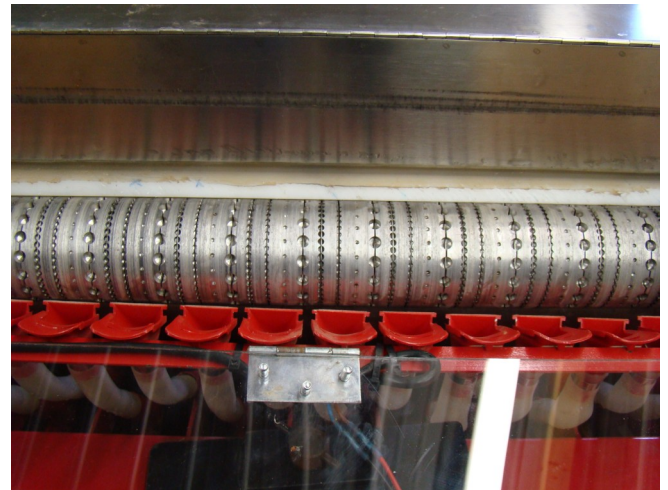

Ferrari Tractor CIE

"Appropriate Technology for Agriculture"

P.O. Box 1045
Gridley, CA 95948

(530) 846-6401
FAX (530) 846-0390
www.ferrari-tractors.com

Used/Near New Dema Greens Planter

This is a 48 inch wide model high density seeder ideal for Greens' planting. Known as a Dema Magica 120, it has a front mount flange so it can be pulled by walking tractor. The same unit can be equipped with an "A" frame for use on small four wheel tractor with Cat I 3 pt.

The seed metering drum is drilled with four sizes of seed wells to accommodate different seed sizes. A single lever selects the desired seed size by shifting drum laterally. A system of bevel gears transmit power from rear ground roller to turn seed rotor at the desired speed. A clever system of sliding bevel gear allows you to control seed rotor speed that determines seed interval down the row. Planting depth is set by moving a single lever.