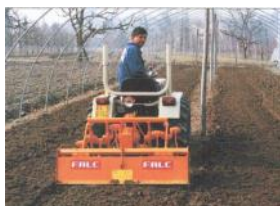

For 23 years Ferrari Tractor CIE has located and supplied the best equipment for every job from walk behind tools to larger scale tractors and implements. Whatever your crop and whatever your scale of operation high quality innovative machines are available to help you produce efficiently.

Here are a sample from hundreds of machines available.

Bassi 6 row self-propelled seeder.

Harvest Herbs and Greens

Small Round Hay Balers

Bale Hay or Grain with walking tractor

Bidirectional Tractor

Spading Machines

One pass, Stone/debris burying, bed making Tiller

Push and Draw Compost Spreaders

Potato digger for walking tractors

Potato and Garlic Digger

Drills for Cover crop and grain production, 4 ft. and up.

Precision Drill for Vegetables and Grains, 1 to 5 rows