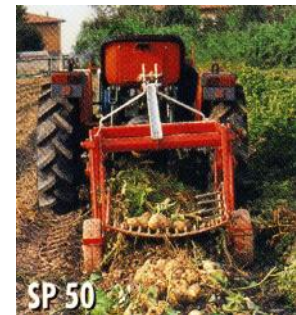

For 23 years Ferrari Tractor CIE has located and supplied the best equipment for every job from walk behind tools to larger scale tractors and implements. Whatever your crop and whatever your scale of operation high quality innovative machines are available to help you produce efficiently.

Here are a sample from hundreds of machines available.

Bassi 6 row self-propelled seeder.

Harvest Herbs and Greens

Small Round Hay Balers

Bale Hay or Grain with walking tractor

Bidirectional Tractor

Spading Machines

One pass, Stone/debris burying, bed making Tiller

Push and Draw Compost Spreaders

Potato digger for walking tractors

Potato and Garlic Digger

Drills for Cover crop and grain production, 4 ft. and up.

Precision Drill for Vegetables and Grains, 1 to 5 rows